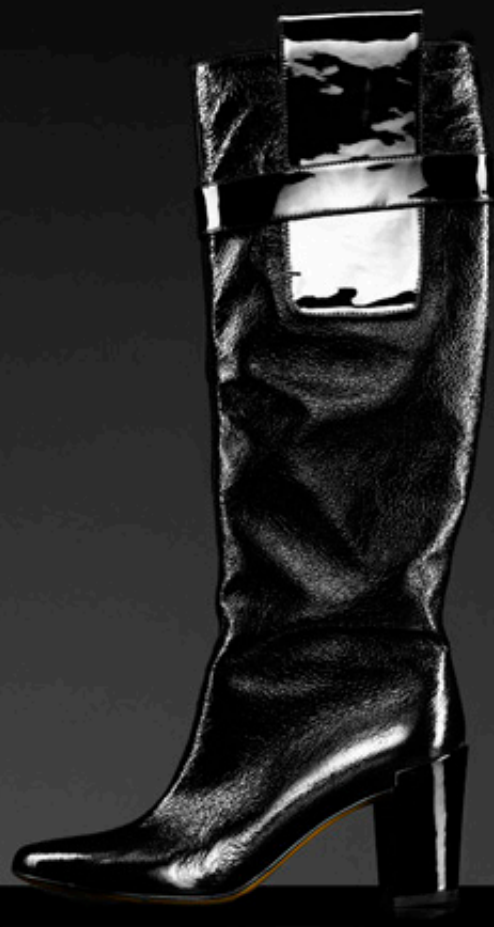

ASHTON  
WORTHINGTONTHINGS  
**OBJECTS**

WHITENING RINSE

**Crest**<sup>®</sup>

**WHITENING  
RINSE**

**TRIPLE-ACTION**

- ✔ WHITENS TEETH
- ✔ PROTECTS AGAINST STAINS
- ✔ KILLS BAD BREATH GERMS

FRESH MINT

**Gillette**

*Super*  
**STAINLESS STEEL  
BLADE**

KENNETH COLE  
new york

THANK YOU

**ASHTON WORTHINGTON PHOTOGRAPHY**

**ASHTONOGRAPHY.COM  
STUDIO@ASHTONOGRAPHY.COM  
347.763.2210**

**REPRESENTED BY K2 CREATIVE MANAGEMENT  
K2CREATIVEMANAGEMENT.COM  
INFO@K2CREATIVEMANAGEMENT.COM  
646.355.4198**