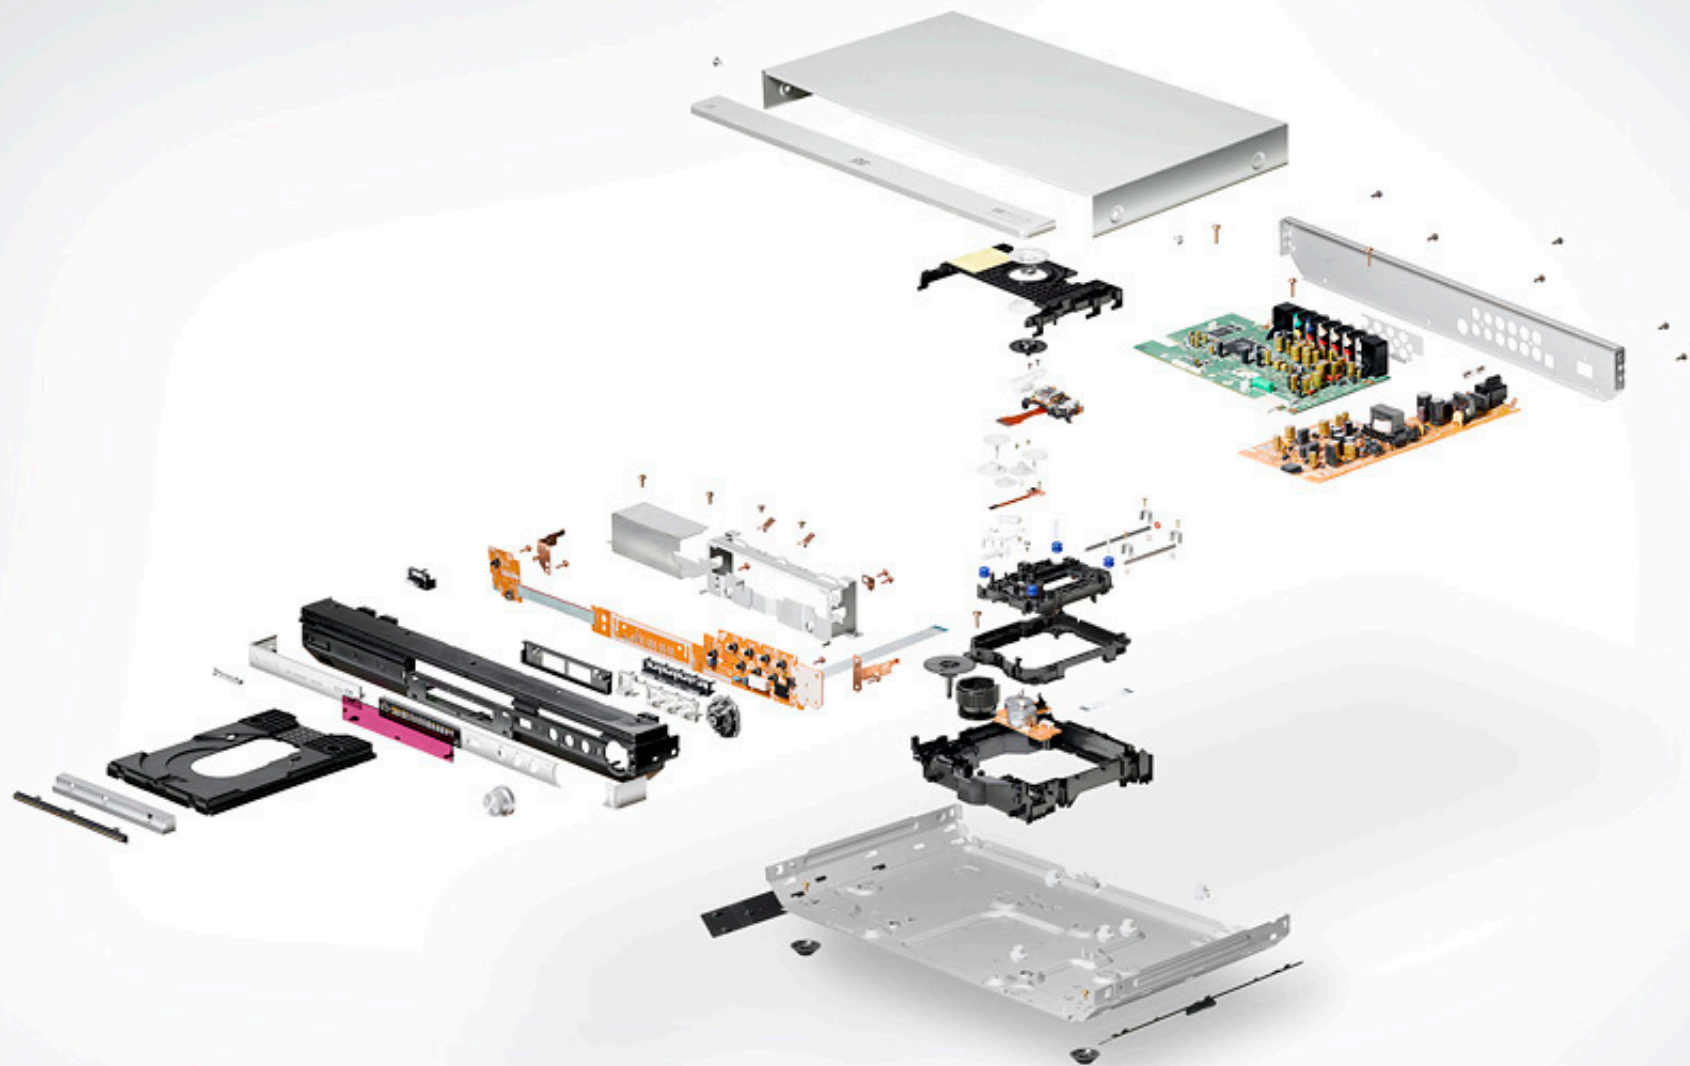

ASHTON
WORTHINGTONTHINGS
CONCEPTUAL

shu uemura

THANK YOU

ASHTON WORTHINGTON PHOTOGRAPHY

**ASHTONOGRAPHY.COM
STUDIO@ASHTONOGRAPHY.COM
347.763.2210**

**REPRESENTED BY K2 CREATIVE MANAGEMENT
K2CREATIVEMANAGEMENT.COM
INFO@K2CREATIVEMANAGEMENT.COM
646.355.4198**