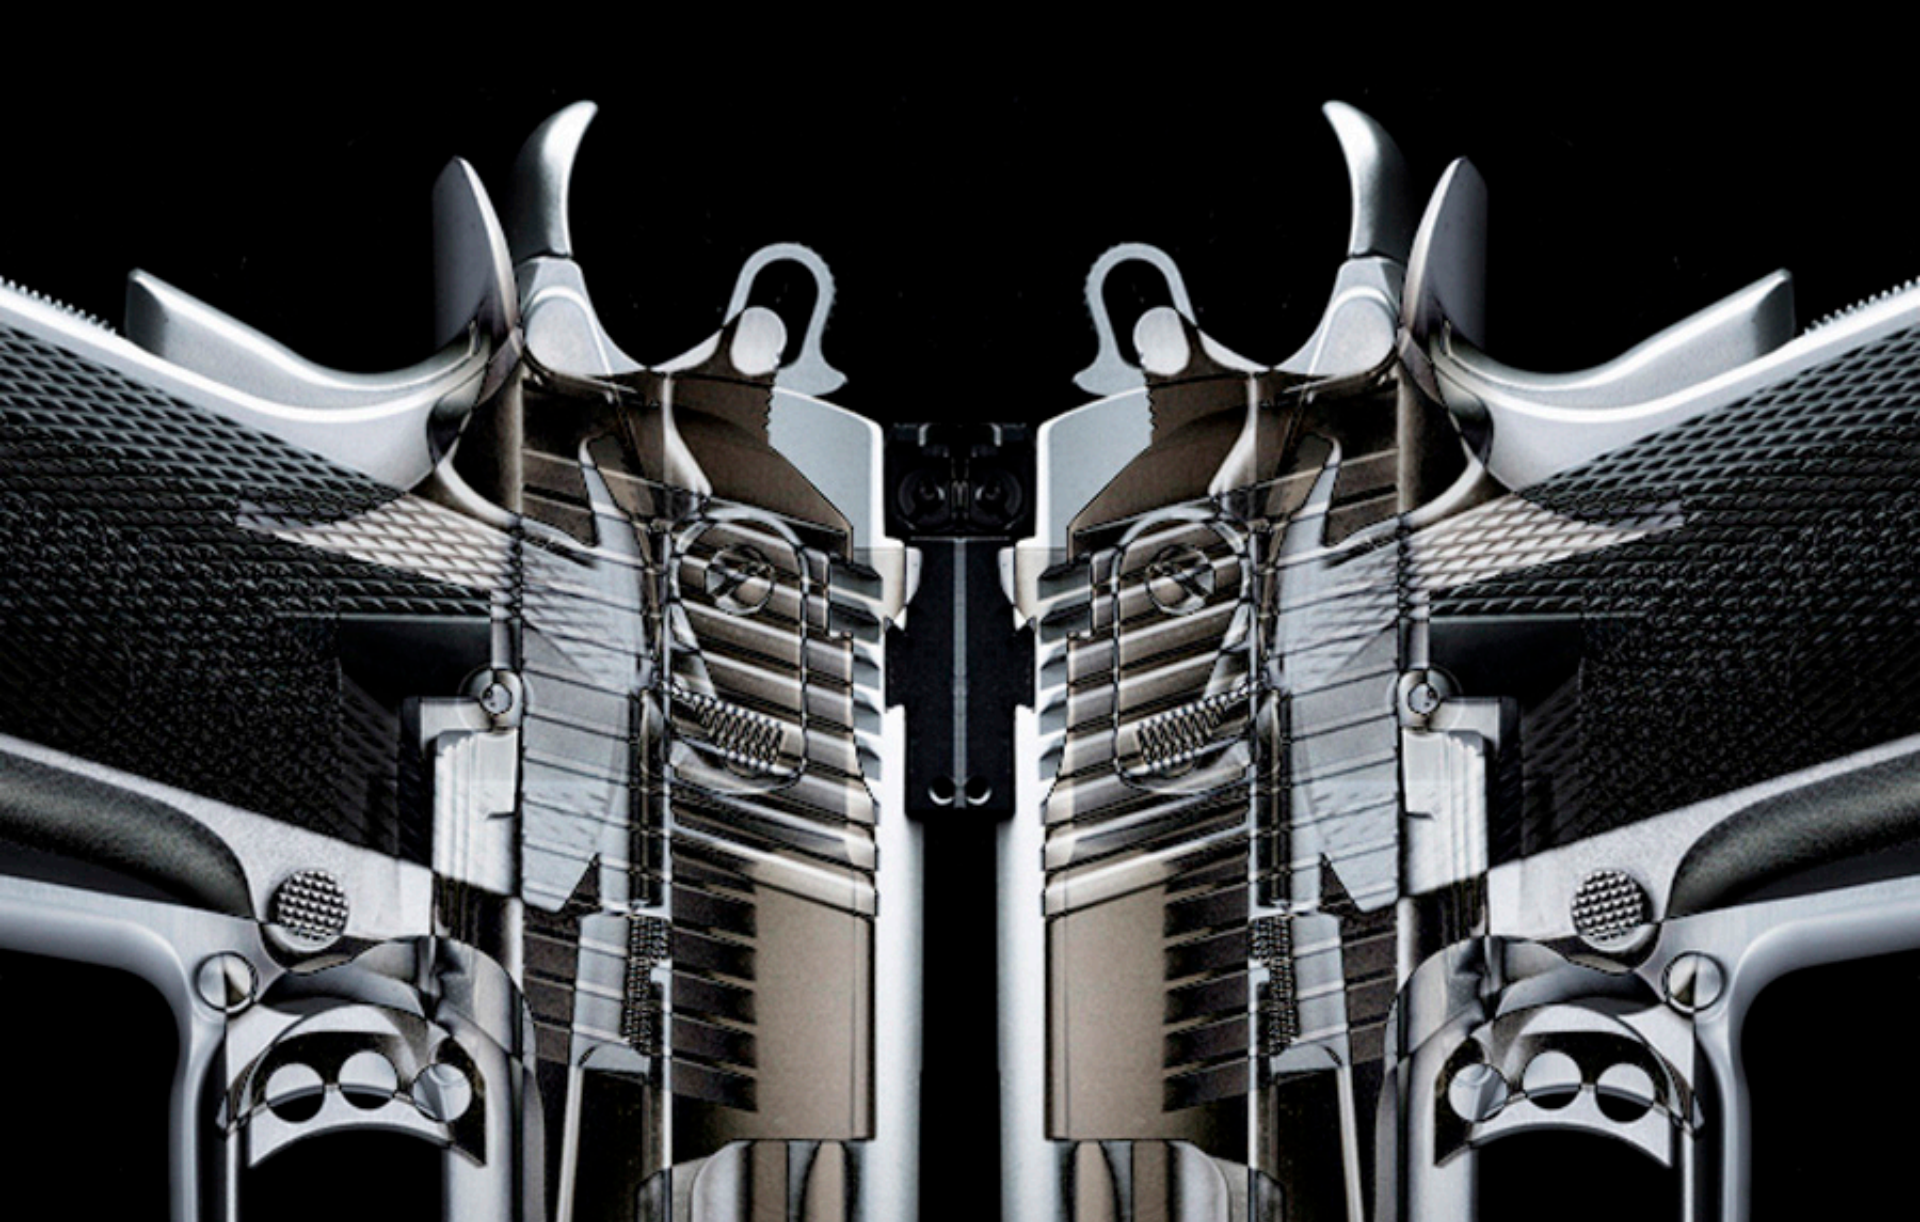

ASHTON
WORTHINGTONTHINGS
CONCEPTUAL

shu uemura

THANK YOU

ASHTON WORTHINGTON PHOTOGRAPHY

**ASHTONOGRAPHY.COM
STUDIO@ASHTONOGRAPHY.COM
347.763.2210**

**REPRESENTED BY K2 CREATIVE MANAGEMENT
K2CREATIVEMANAGEMENT.COM
INFO@K2CREATIVEMANAGEMENT.COM
646.355.4198**